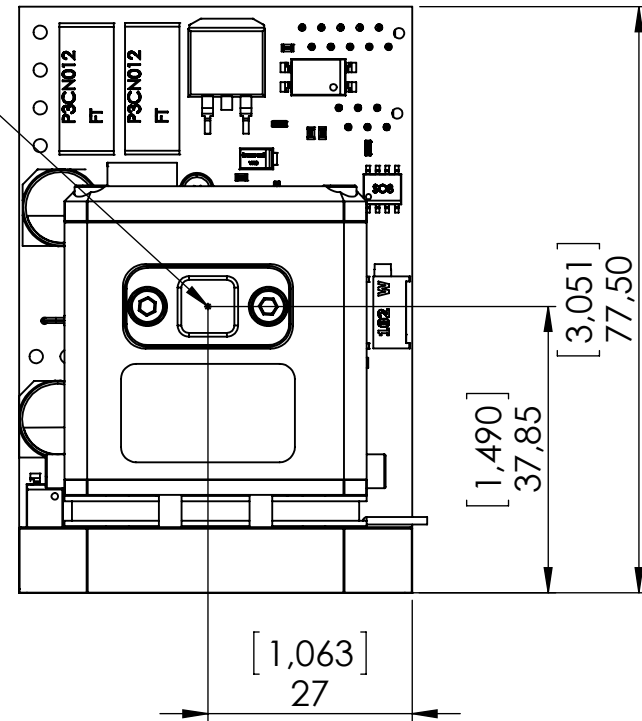

Beam position

TAG	X LOC	Y LOC	SIZE
A1	-51,48	-48,99	Ø 3,20 THRU ALL
A2	-51,48	-2,99	Ø 3,20 THRU ALL
A3	-19,98	-48,99	Ø 3,20 THRU ALL
A4	-19,98	-2,99	Ø 3,20 THRU ALL
B1	-70,58	-47,49	Ø 3,20 ∇ 10
B2	-70,58	-4,49	Ø 3,20 ∇ 10

Name: B1D1W	Manufacturer:	
IN ORDER TO PROVIDE THE POSSIBLE HIGHEST QUALITY WE RESERVE THE RIGHT TO CHANGE THE SPECS WITHOUT PRIOR NOTICE	Sheet Size: A3	
FOR INFORMATION ONLY NOT FOR DESIGN	Sheet Scale: 1:1	