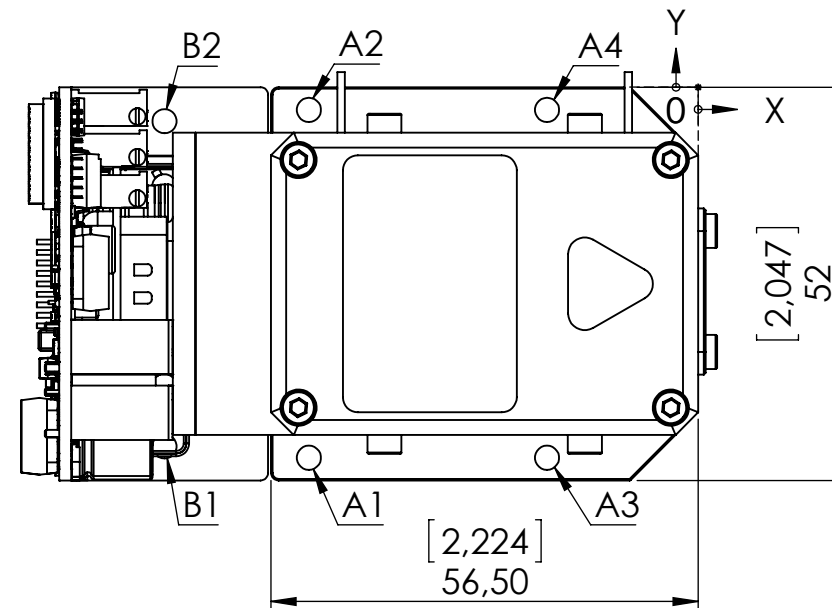

Beam position

TAG	X LOC	Y LOC	SIZE
A1	-51,48	-48,99	Ø 3,20 THRU ALL
A2	-51,48	-2,99	Ø 3,20 THRU ALL
A3	-19,98	-48,99	Ø 3,20 THRU ALL
A4	-19,98	-2,99	Ø 3,20 THRU ALL
B1	-70,58	-47,49	Ø 3,20 ∇ 10
B2	-70,58	-4,49	Ø 3,20 ∇ 10

Name: B1D1W	Manufacturer:	
IN ORDER TO PROVIDE THE POSSIBLE HIGHEST QUALITY WE RESERVE THE RIGHT TO CHANGE THE SPECS WITHOUT PRIOR NOTICE	Sheet Size: A3	
FOR INFORMATION ONLY NOT FOR DESIGN	Sheet Scale: 1:1	