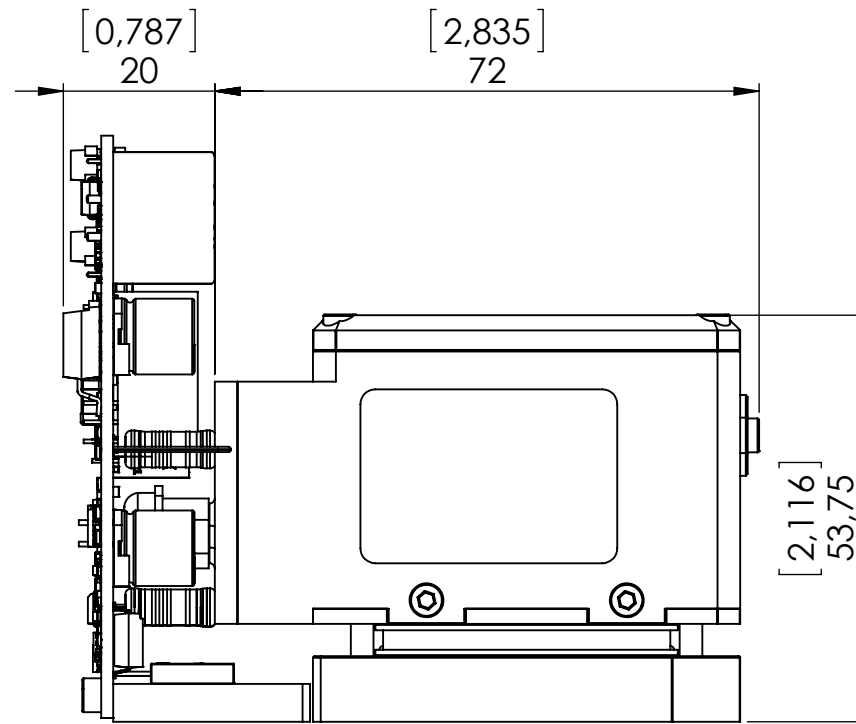

Beam position

TAG	X LOC	Y LOC	SIZE
A1	-51,48	-48,99	Ø 3,20 THRU ALL
A2	-51,48	-2,99	Ø 3,20 THRU ALL
A3	-19,98	-48,99	Ø 3,20 THRU ALL
A4	-19,98	-2,99	Ø 3,20 THRU ALL
B1	-70,58	-47,49	Ø 3,20 ∇ 10
B2	-70,58	-4,49	Ø 3,20 ∇ 10

Name: B1D1W	Manufacturer:	
IN ORDER TO PROVIDE THE POSSIBLE HIGHEST QUALITY WE RESERVE THE RIGHT TO CHANGE THE SPECS WITHOUT PRIOR NOTICE	Sheet Size: A3	
FOR INFORMATION ONLY NOT FOR DESIGN	Sheet Scale: 1:1	