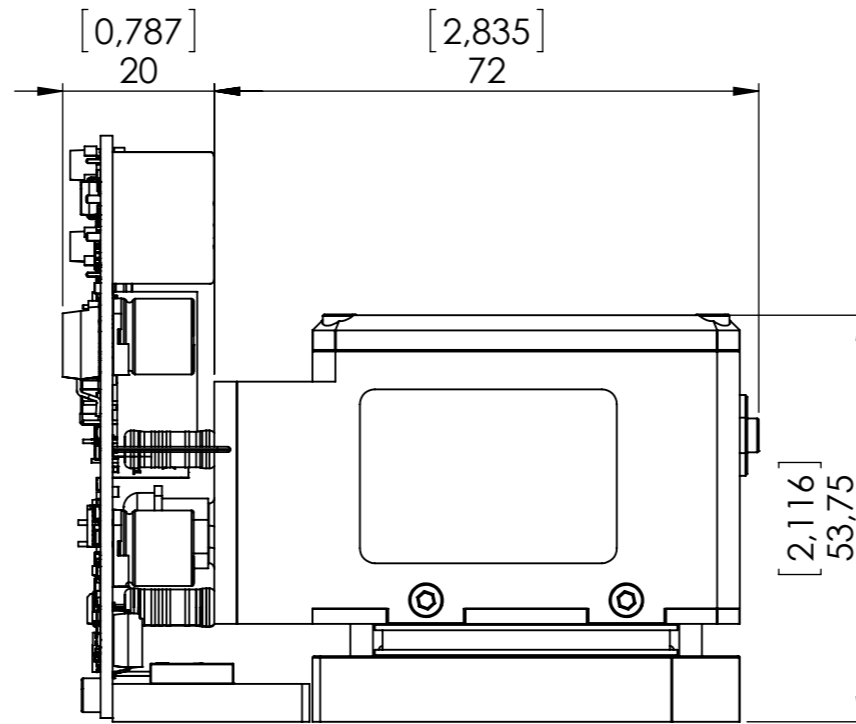

Beam position

TAG	X LOC	Y LOC	SIZE
A1	-51,48	-48,99	Ø 3,20 THRU ALL
A2	-51,48	-2,99	Ø 3,20 THRU ALL
A3	-19,98	-48,99	Ø 3,20 THRU ALL
A4	-19,98	-2,99	Ø 3,20 THRU ALL
B1	-70,58	-47,49	Ø 3,20 ∇ 10
B2	-70,58	-4,49	Ø 3,20 ∇ 10

Name: B1D2W	Manufacturer:	
IN ORDER TO PROVIDE THE POSSIBLE HIGHEST QUALITY WE RESERVE THE RIGHT TO CHANGE THE SPECS WITHOUT PRIOR NOTICE	Sheet Size: A3	
FOR INFORMATION ONLY NOT FOR DESIGN	Sheet Scale: 1:1	