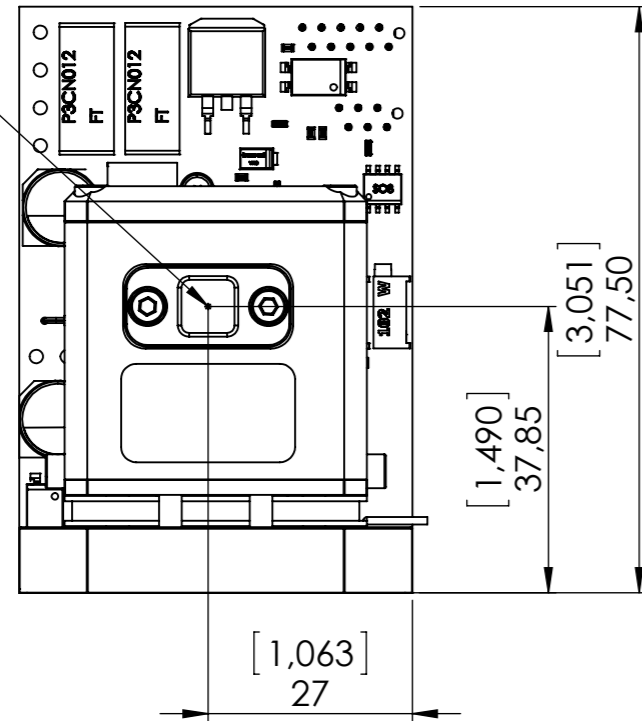

Beam position

TAG	X LOC	Y LOC	SIZE
A1	-51,48	-48,99	Ø 3,20 THRU ALL
A2	-51,48	-2,99	Ø 3,20 THRU ALL
A3	-19,98	-48,99	Ø 3,20 THRU ALL
A4	-19,98	-2,99	Ø 3,20 THRU ALL
B1	-70,58	-47,49	Ø 3,20 ∇ 10
B2	-70,58	-4,49	Ø 3,20 ∇ 10

Name: B1D2W	Manufacturer:	
IN ORDER TO PROVIDE THE POSSIBLE HIGHEST QUALITY WE RESERVE THE RIGHT TO CHANGE THE SPECS WITHOUT PRIOR NOTICE	Sheet Size: A3	
FOR INFORMATION ONLY NOT FOR DESIGN	Sheet Scale: 1:1	