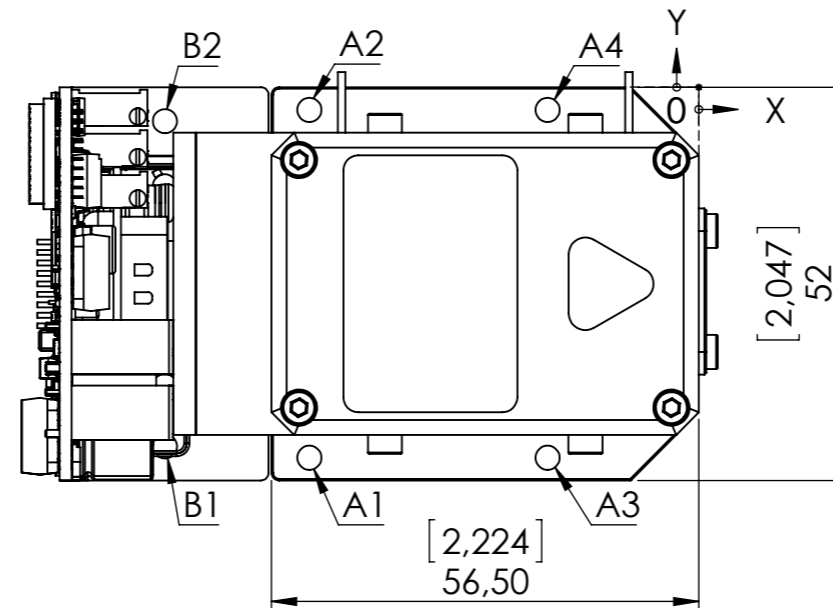

Beam position

TAG	X LOC	Y LOC	SIZE
A1	-51,48	-48,99	Ø 3,20 THRU ALL
A2	-51,48	-2,99	Ø 3,20 THRU ALL
A3	-19,98	-48,99	Ø 3,20 THRU ALL
A4	-19,98	-2,99	Ø 3,20 THRU ALL
B1	-70,58	-47,49	Ø 3,20 ∇ 10
B2	-70,58	-4,49	Ø 3,20 ∇ 10

Name: B1D2W	Manufacturer:	
IN ORDER TO PROVIDE THE POSSIBLE HIGHEST QUALITY WE RESERVE THE RIGHT TO CHANGE THE SPECS WITHOUT PRIOR NOTICE	Sheet Size: A3	
FOR INFORMATION ONLY NOT FOR DESIGN	Sheet Scale: 1:1	