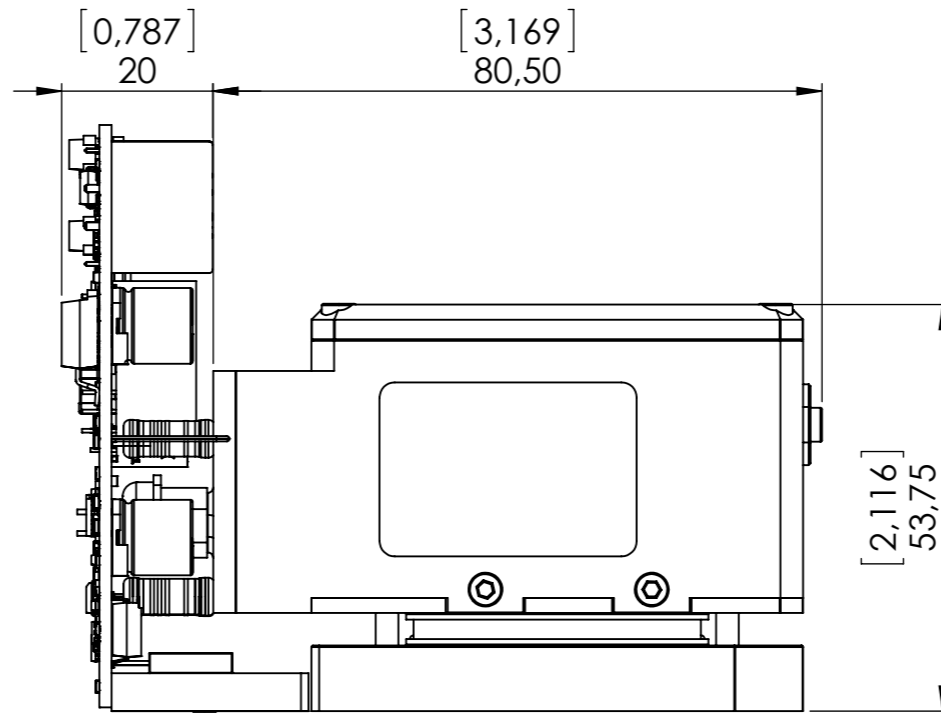

Beam position

TAG	X LOC	Y LOC	SIZE
A1	-59,98	-49	Ø 3,20 THRU ALL
A2	-59,98	-3	Ø 3,20 THRU ALL
A3	-10,48	-49	Ø 3,20 THRU ALL
A4	-10,48	-3	Ø 3,20 THRU ALL
B1	-79,10	-4,5	Ø 3,20 THRU ALL
B2	-79,10	-49,75	Ø 3,20 THRU ALL

Name:
B2D4W

IN ORDER TO PROVIDE THE POSSIBLE HIGHEST QUALITY WE RESERVE THE RIGHT TO CHANGE THE SPECS WITHOUT PRIOR NOTICE

FOR INFORMATION ONLY NOT FOR DESIGN

Manufacturer:

Sheet Size:
A3

Sheet Scale:
1:1