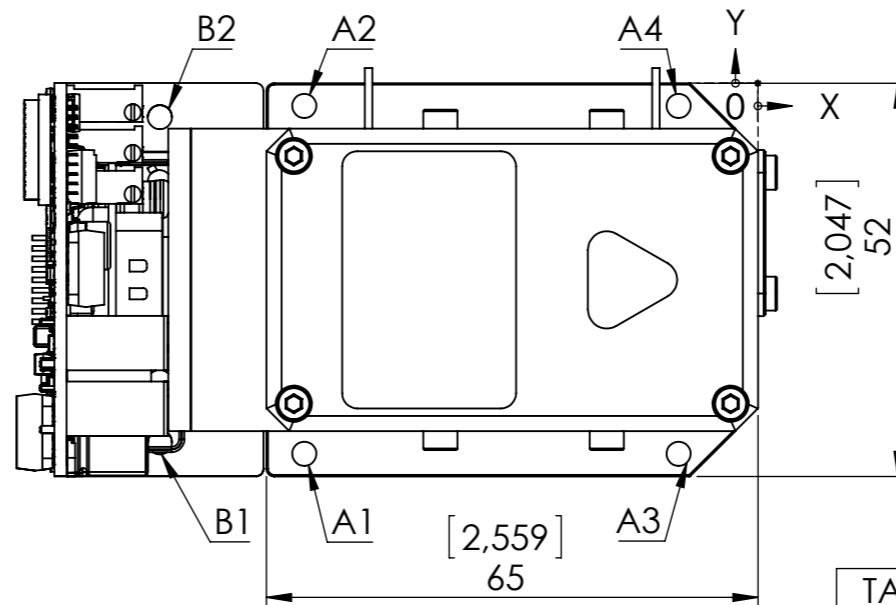

Beam position

TAG	X LOC	Y LOC	SIZE
A1	-59,98	-49	Ø 3,20 THRU ALL
A2	-59,98	-3	Ø 3,20 THRU ALL
A3	-10,48	-49	Ø 3,20 THRU ALL
A4	-10,48	-3	Ø 3,20 THRU ALL
B1	-79,10	-4,5	Ø 3,20 THRU ALL
B2	-79,10	-49,75	Ø 3,20 THRU ALL

Name:
B2D4W

IN ORDER TO PROVIDE THE POSSIBLE HIGHEST QUALITY WE RESERVE THE RIGHT TO CHANGE THE SPECS WITHOUT PRIOR NOTICE

FOR INFORMATION ONLY NOT FOR DESIGN

Manufacturer:

Sheet Size:
A3

Sheet Scale:
1:1