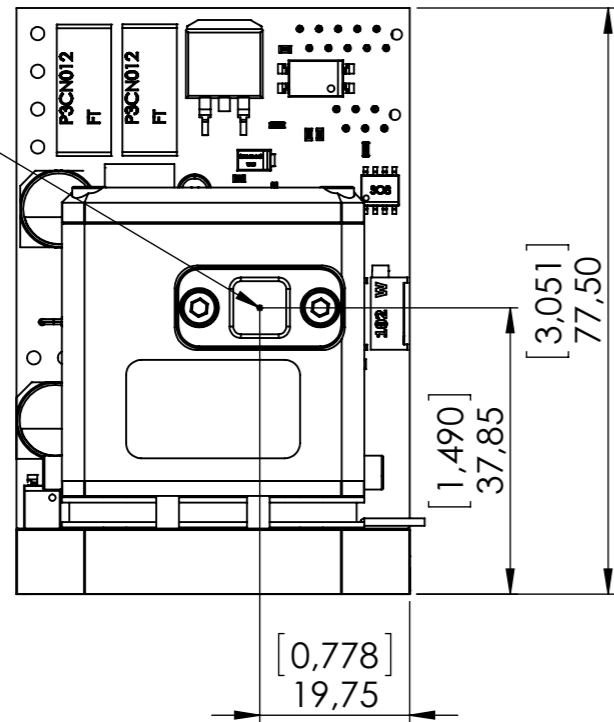

Beam position

TAG	X LOC	Y LOC	SIZE
A1	-59,98	-49	Ø 3,20 THRU ALL
A2	-59,98	-3	Ø 3,20 THRU ALL
A3	-10,48	-49	Ø 3,20 THRU ALL
A4	-10,48	-3	Ø 3,20 THRU ALL
B1	-79,10	-4,5	Ø 3,20 THRU ALL
B2	-79,10	-49,75	Ø 3,20 THRU ALL

Name:
B2D4W

IN ORDER TO PROVIDE THE POSSIBLE HIGHEST QUALITY WE RESERVE THE RIGHT TO CHANGE THE SPECS WITHOUT PRIOR NOTICE

FOR INFORMATION ONLY NOT FOR DESIGN

Manufacturer:

Sheet Size:
A3

Sheet Scale:
1:1