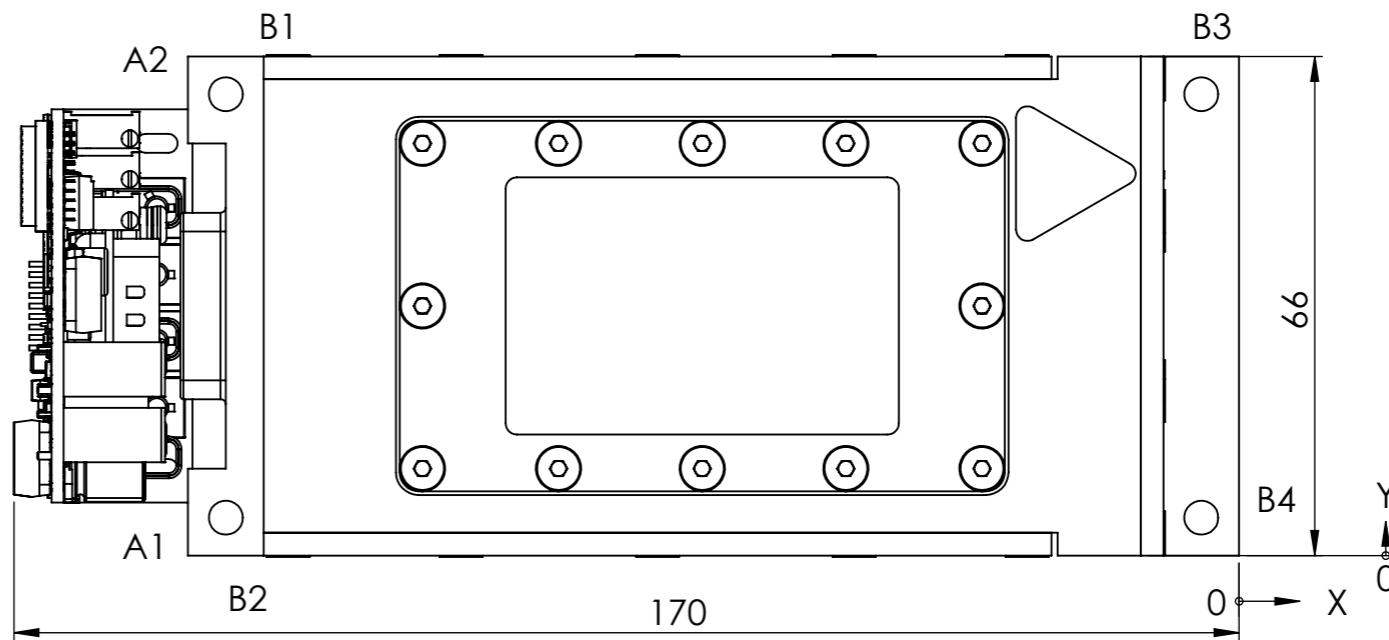

TAG	X LOC	Y LOC	SIZE
A1	-143,10	11,50	2,50 X 5,50
A2	-143,10	54,50	
B1	-134	61	Ø 4,50 THRU
B2	-134	5	
B3	-5	61	
B4	-5	5	

Name:  
B4D8W-B4D10W-G4D4W

IN ORDER TO PROVIDE THE POSSIBLE HIGHEST QUALITY WE RESERVE THE RIGHT TO CHANGE THE SPECS WITHOUT PRIOR NOTICE

FOR INFORMATION ONLY NOT FOR DESIGN

Manufacturer:

Sheet Size:  
A3

Sheet Scale:  
1:1