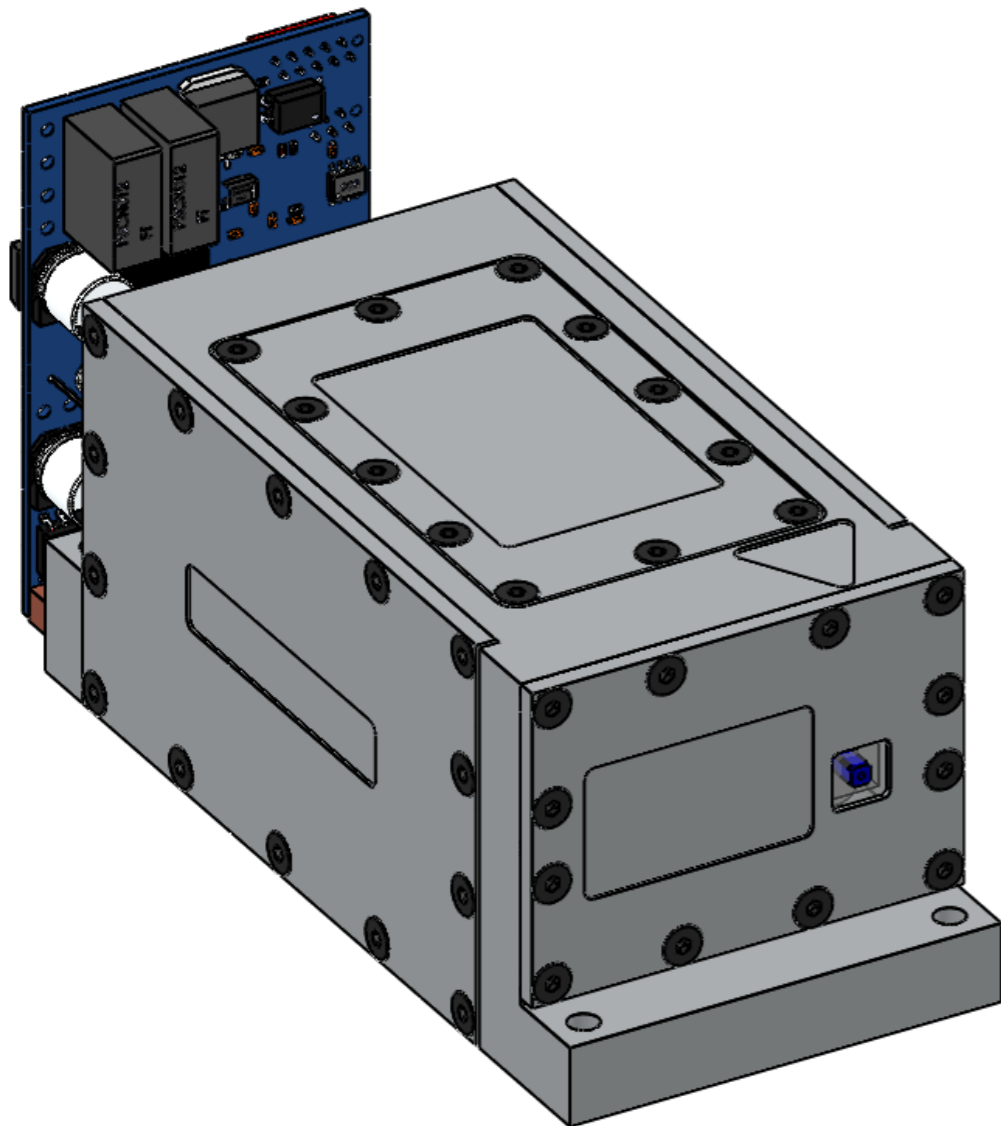

TAG	X LOC	Y LOC	SIZE
A1	-143,10	11,50	2,50 X 5,50
A2	-143,10	54,50	
B1	-134	61	Ø 4,50 THRU
B2	-134	5	
B3	-5	61	
B4	-5	5	

Name:  
B4D8W-B4D10W-G4D4W

IN ORDER TO PROVIDE THE POSSIBLE HIGHEST QUALITY WE RESERVE THE RIGHT TO CHANGE THE SPECS WITHOUT PRIOR NOTICE

FOR INFORMATION ONLY NOT FOR DESIGN

Manufacturer:

Sheet Size:  
A3

Sheet Scale:  
1:1