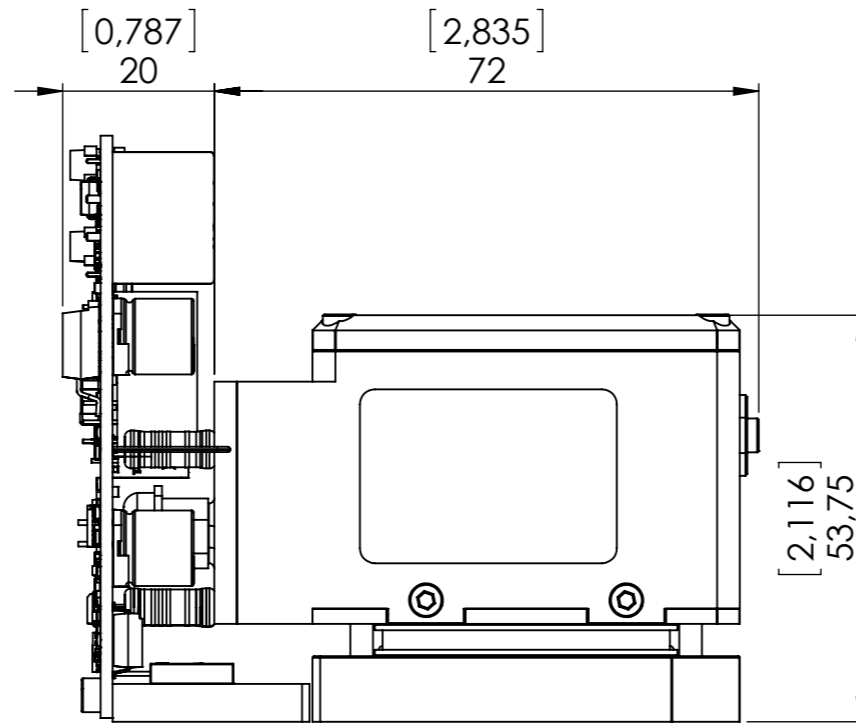

Beam position

TAG	X LOC	Y LOC	SIZE
A1	-51,48	-48,99	Ø 3,20 THRU ALL
A2	-51,48	-2,99	Ø 3,20 THRU ALL
A3	-19,98	-48,99	Ø 3,20 THRU ALL
A4	-19,98	-2,99	Ø 3,20 THRU ALL
B1	-70,58	-47,49	Ø 3,20 ∇ 10
B2	-70,58	-4,49	Ø 3,20 ∇ 10

Name: G1D1W		Manufacturer:	
IN ORDER TO PROVIDE THE POSSIBLE HIGHEST QUALITY WE RESERVE THE RIGHT TO CHANGE THE SPECS WITHOUT PRIOR NOTICE		Sheet Size:	
		Sheet Scale:	
FOR INFORMATION ONLY NOT FOR DESIGN		A3	1:1