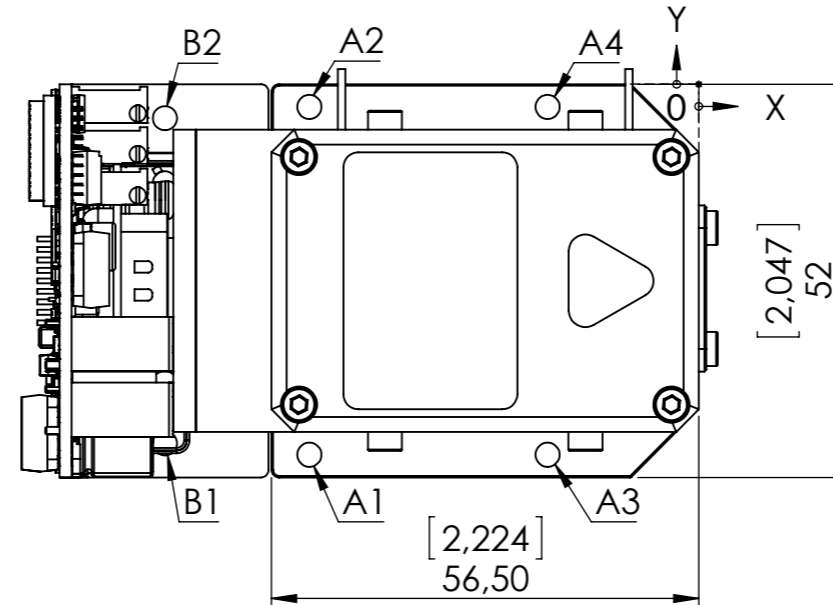

Beam position

TAG	X LOC	Y LOC	SIZE
A1	-51,48	-48,99	Ø 3,20 THRU ALL
A2	-51,48	-2,99	Ø 3,20 THRU ALL
A3	-19,98	-48,99	Ø 3,20 THRU ALL
A4	-19,98	-2,99	Ø 3,20 THRU ALL
B1	-70,58	-47,49	Ø 3,20 ∇ 10
B2	-70,58	-4,49	Ø 3,20 ∇ 10

Name: G1D1W		Manufacturer:	
IN ORDER TO PROVIDE THE POSSIBLE HIGHEST QUALITY WE RESERVE THE RIGHT TO CHANGE THE SPECS WITHOUT PRIOR NOTICE		Sheet Size:	
		Sheet Scale:	
FOR INFORMATION ONLY NOT FOR DESIGN		A3	1:1