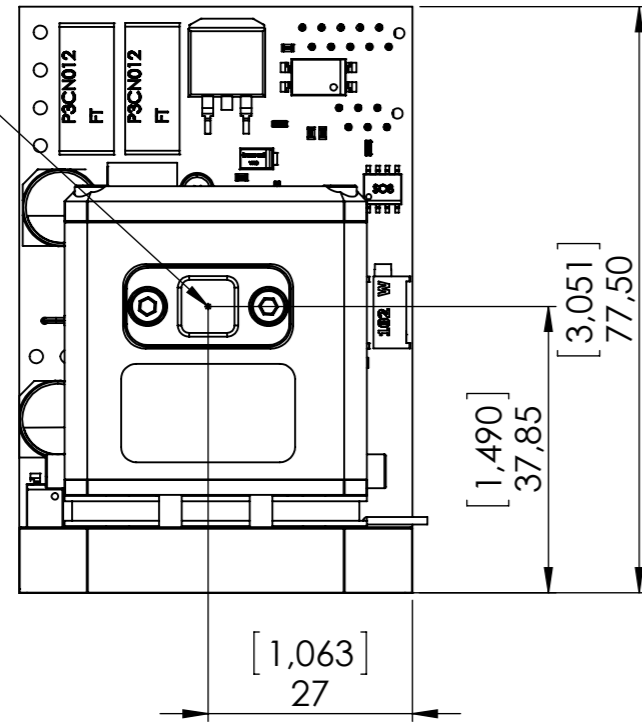

Beam position

TAG	X LOC	Y LOC	SIZE
A1	-51,48	-48,99	Ø 3,20 THRU ALL
A2	-51,48	-2,99	Ø 3,20 THRU ALL
A3	-19,98	-48,99	Ø 3,20 THRU ALL
A4	-19,98	-2,99	Ø 3,20 THRU ALL
B1	-70,58	-47,49	Ø 3,20 ∇ 10
B2	-70,58	-4,49	Ø 3,20 ∇ 10

Name: G1D1W		Manufacturer:	
IN ORDER TO PROVIDE THE POSSIBLE HIGHEST QUALITY WE RESERVE THE RIGHT TO CHANGE THE SPECS WITHOUT PRIOR NOTICE		Sheet Size:	
		Sheet Scale:	
FOR INFORMATION ONLY NOT FOR DESIGN		A3	1:1