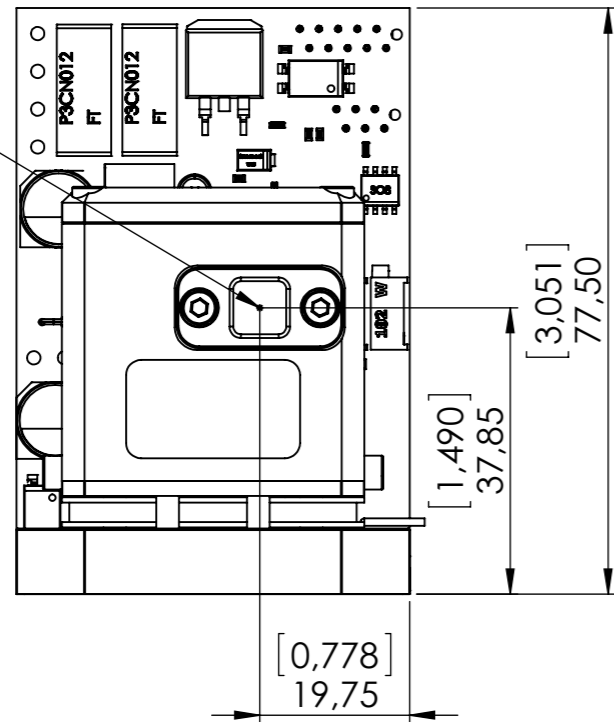

Beam position

TAG	X LOC	Y LOC	SIZE
A1	-59,98	-49	Ø 3,20 THRU ALL
A2	-59,98	-3	Ø 3,20 THRU ALL
A3	-10,48	-49	Ø 3,20 THRU ALL
A4	-10,48	-3	Ø 3,20 THRU ALL
B1	-79,10	-4,5	Ø 3,20 THRU ALL
B2	-79,10	-49,75	Ø 3,20 THRU ALL

Name: G2D2W	Manufacturer:	
IN ORDER TO PROVIDE THE POSSIBLE HIGHEST QUALITY WE RESERVE THE RIGHT TO CHANGE THE SPECS WITHOUT PRIOR NOTICE	Sheet Size: A3	
FOR INFORMATION ONLY NOT FOR DESIGN	Sheet Scale: 1:1	