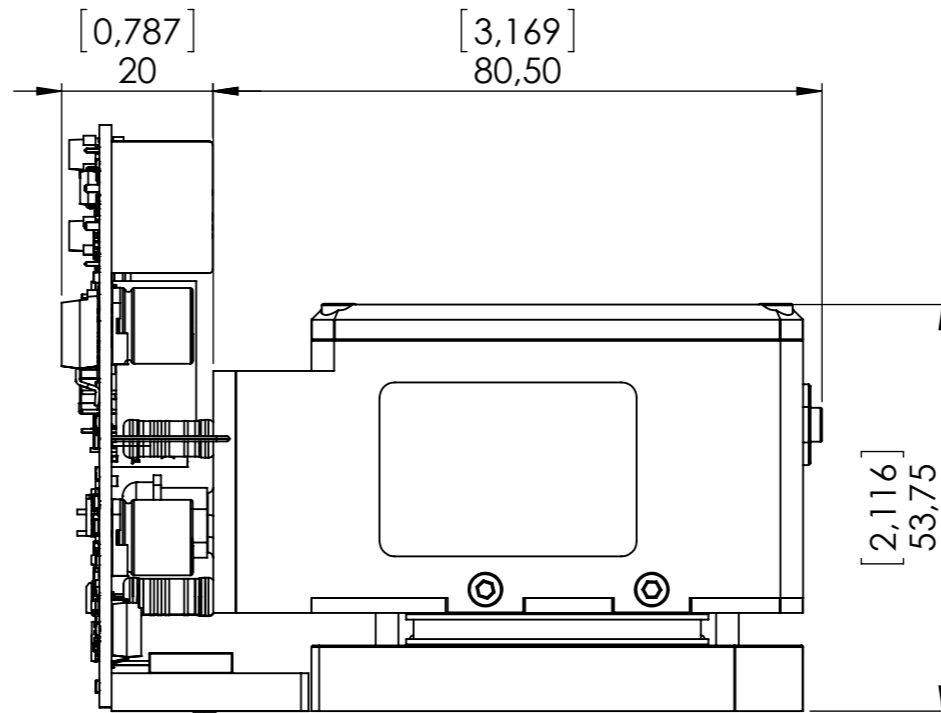

Beam position

TAG	X LOC	Y LOC	SIZE
A1	-59,98	-49	Ø 3,20 THRU ALL
A2	-59,98	-3	Ø 3,20 THRU ALL
A3	-10,48	-49	Ø 3,20 THRU ALL
A4	-10,48	-3	Ø 3,20 THRU ALL
B1	-79,10	-4,5	Ø 3,20 THRU ALL
B2	-79,10	-49,75	Ø 3,20 THRU ALL

Name: G2D2W	Manufacturer:	
IN ORDER TO PROVIDE THE POSSIBLE HIGHEST QUALITY WE RESERVE THE RIGHT TO CHANGE THE SPECS WITHOUT PRIOR NOTICE	Sheet Size: A3	
FOR INFORMATION ONLY NOT FOR DESIGN	Sheet Scale: 1:1	