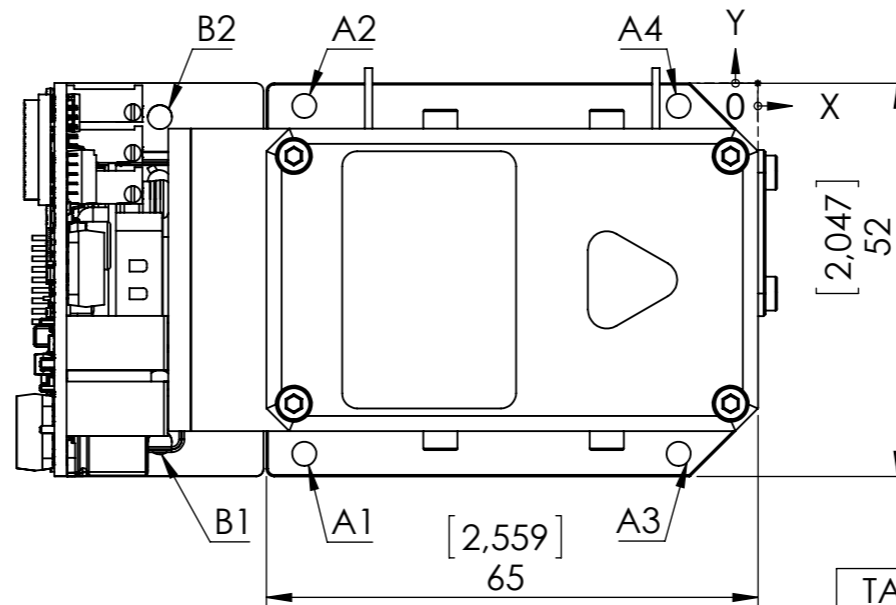

Beam position

TAG	X LOC	Y LOC	SIZE
A1	-59,98	-49	Ø 3,20 THRU ALL
A2	-59,98	-3	Ø 3,20 THRU ALL
A3	-10,48	-49	Ø 3,20 THRU ALL
A4	-10,48	-3	Ø 3,20 THRU ALL
B1	-79,10	-4,5	Ø 3,20 THRU ALL
B2	-79,10	-49,75	Ø 3,20 THRU ALL

Name: G2D2W	Manufacturer:	
IN ORDER TO PROVIDE THE POSSIBLE HIGHEST QUALITY WE RESERVE THE RIGHT TO CHANGE THE SPECS WITHOUT PRIOR NOTICE	Sheet Size: A3	
FOR INFORMATION ONLY NOT FOR DESIGN	Sheet Scale: 1:1	