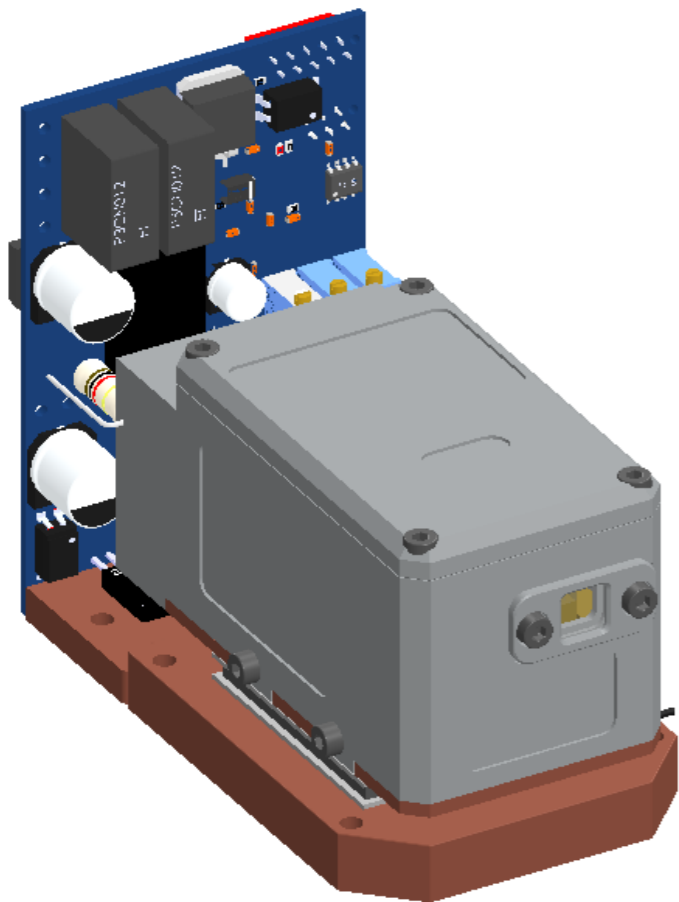

Beam position

TAG	X LOC	Y LOC	SIZE
A1	-59,98	-49	Ø 3,20 THRU ALL
A2	-59,98	-3	Ø 3,20 THRU ALL
A3	-10,48	-49	Ø 3,20 THRU ALL
A4	-10,48	-3	Ø 3,20 THRU ALL
B1	-79,10	-4,5	Ø 3,20 THRU ALL
B2	-79,10	-49,75	Ø 3,20 THRU ALL

Name: G2D2W	Manufacturer:	
IN ORDER TO PROVIDE THE POSSIBLE HIGHEST QUALITY WE RESERVE THE RIGHT TO CHANGE THE SPECS WITHOUT PRIOR NOTICE	Sheet Size: A3	
FOR INFORMATION ONLY NOT FOR DESIGN	Sheet Scale: 1:1	