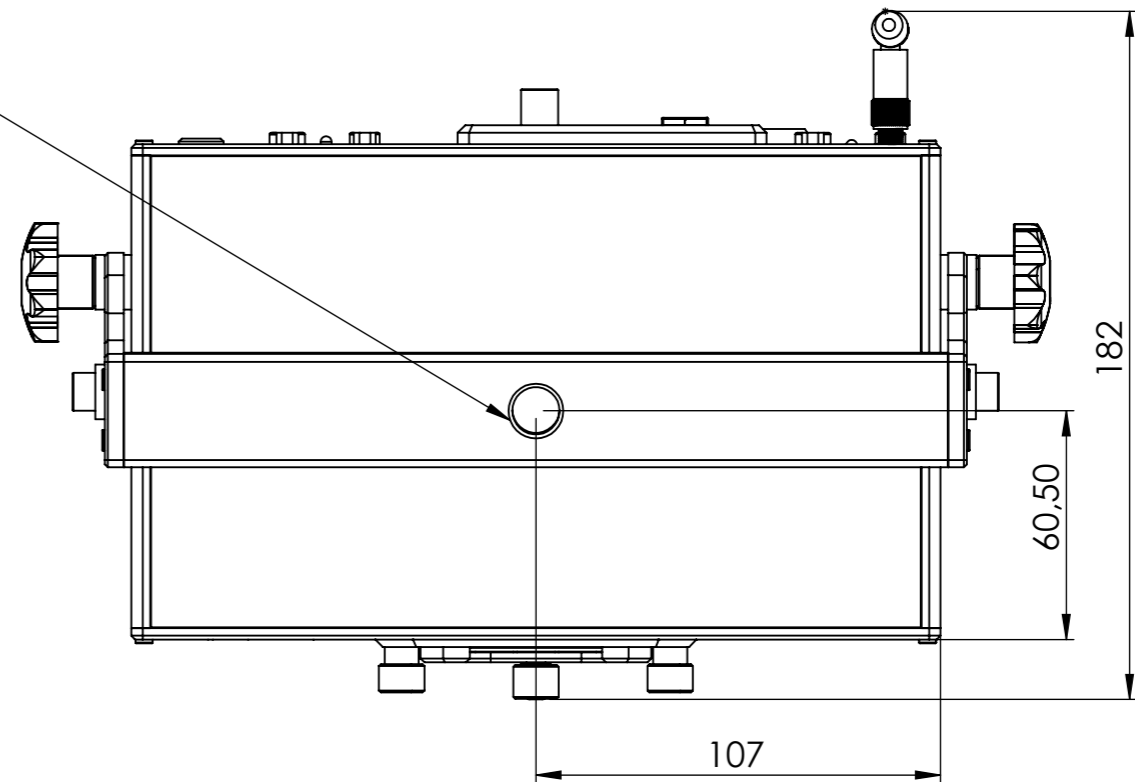

TRUE Ø 12

Name: neXt	Manufacturer:	
IN ORDER TO PROVIDE THE POSSIBLE HIGHEST QUALITY WE RESERVE THE RIGHT TO CHANGE THE SPECS WITHOUT PRIOR NOTICE	Sheet Size: A3	
FOR INFORMATION ONLY NOT FOR DESIGN	Sheet Scale: 1:2	