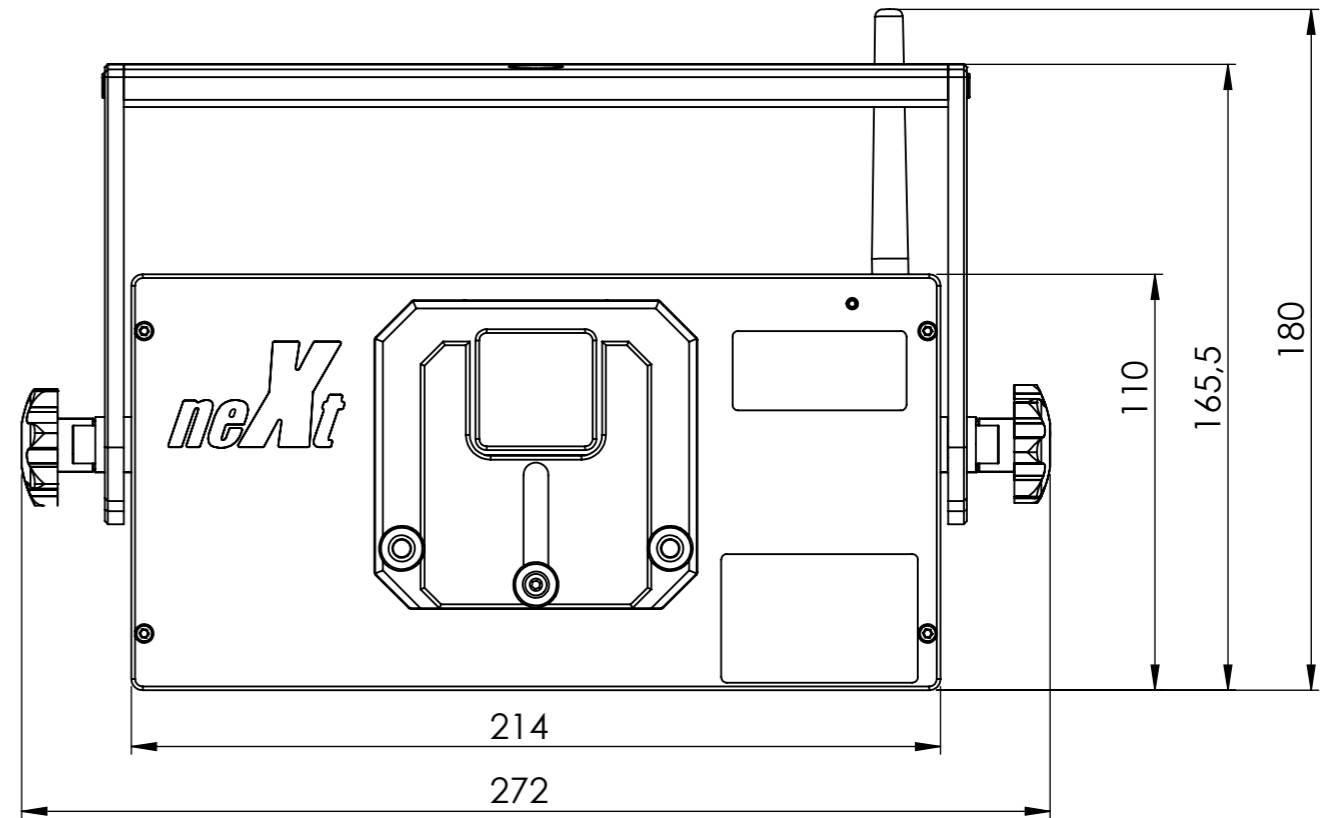

TRUE Ø 12

Name: neXt	Manufacturer:	
IN ORDER TO PROVIDE THE POSSIBLE HIGHEST QUALITY WE RESERVE THE RIGHT TO CHANGE THE SPECS WITHOUT PRIOR NOTICE	Sheet Size: A3	
FOR INFORMATION ONLY NOT FOR DESIGN	Sheet Scale: 1:2	