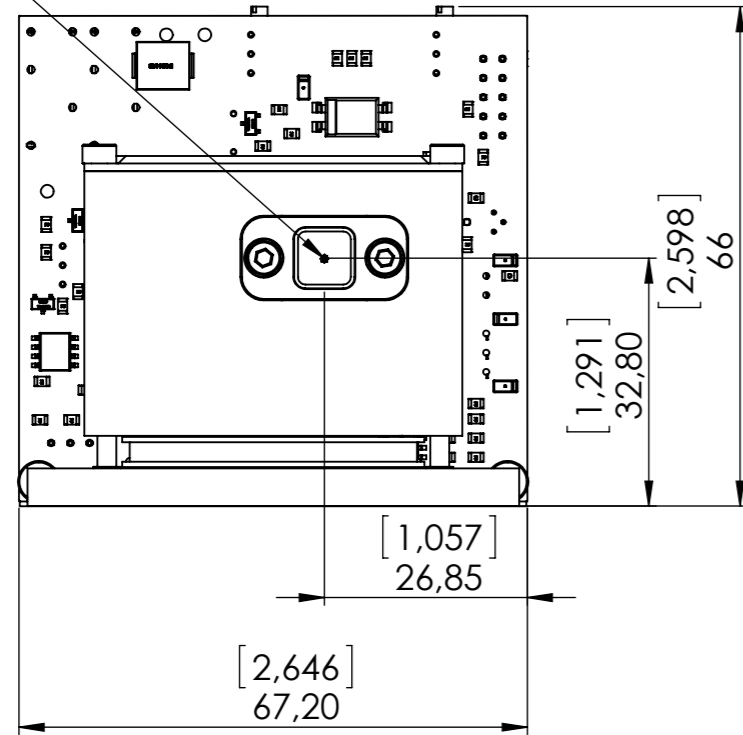

Beam position

Tag	X LOC	Y LOC	SIZE
B1	-68	-61,50	ϕ 3,40 THRU ϕ 6,50 ∇ 2,50
B2	-68	-3,50	
B3	-15	-61,50	
B4	-15	-3,50	
C1	-114,87	-5,52	3,20 X 8,20
D1	-117,65	-59,35	ϕ 3,50 THRU

Name: RGB 0.3 SSS	Manufacturer:	
IN ORDER TO PROVIDE THE POSSIBLE HIGHEST QUALITY WE RESERVE THE RIGHT TO CHANGE THE SPECS WITHOUT PRIOR NOTICE	Sheet Size: A3	
FOR INFORMATION ONLY NOT FOR DESIGN	Sheet Scale: 1:1	