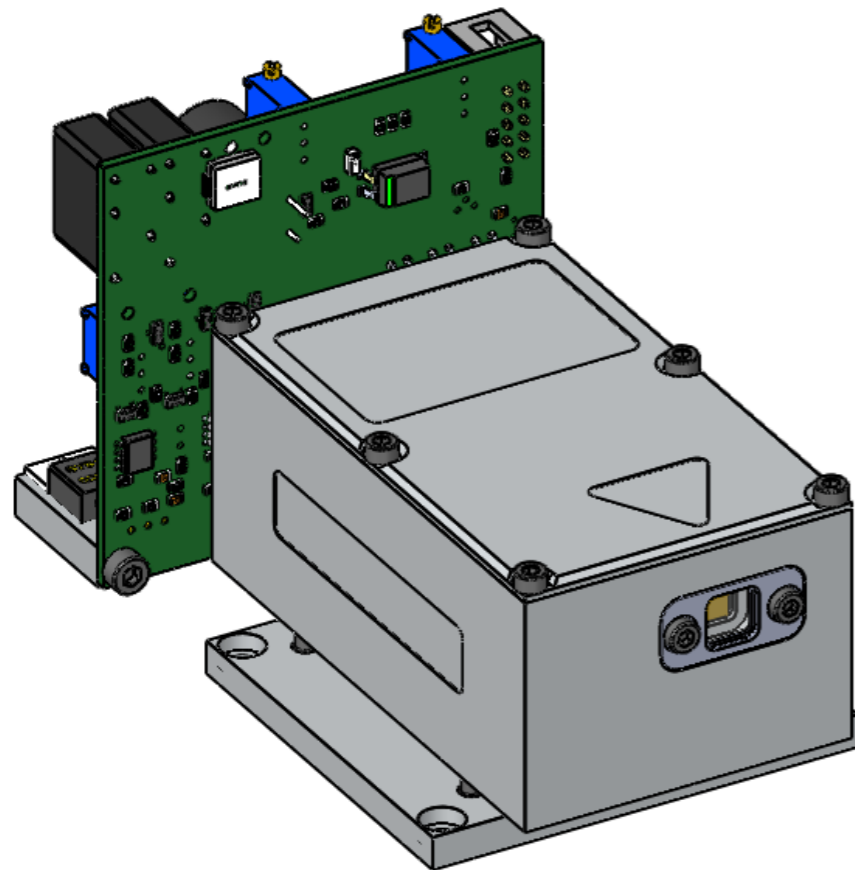

Beam position

Tag	X LOC	Y LOC	SIZE
B1	-68	-61,50	ϕ 3,40 THRU ϕ 6,50 ∇ 2,50
B2	-68	-3,50	
B3	-15	-61,50	
B4	-15	-3,50	
C1	-114,87	-5,52	3,20 X 8,20
D1	-117,65	-59,35	ϕ 3,50 THRU

Name: RGB 0.3 SSS	Manufacturer:	
IN ORDER TO PROVIDE THE POSSIBLE HIGHEST QUALITY WE RESERVE THE RIGHT TO CHANGE THE SPECS WITHOUT PRIOR NOTICE	Sheet Size: A3	
FOR INFORMATION ONLY NOT FOR DESIGN	Sheet Scale: 1:1	