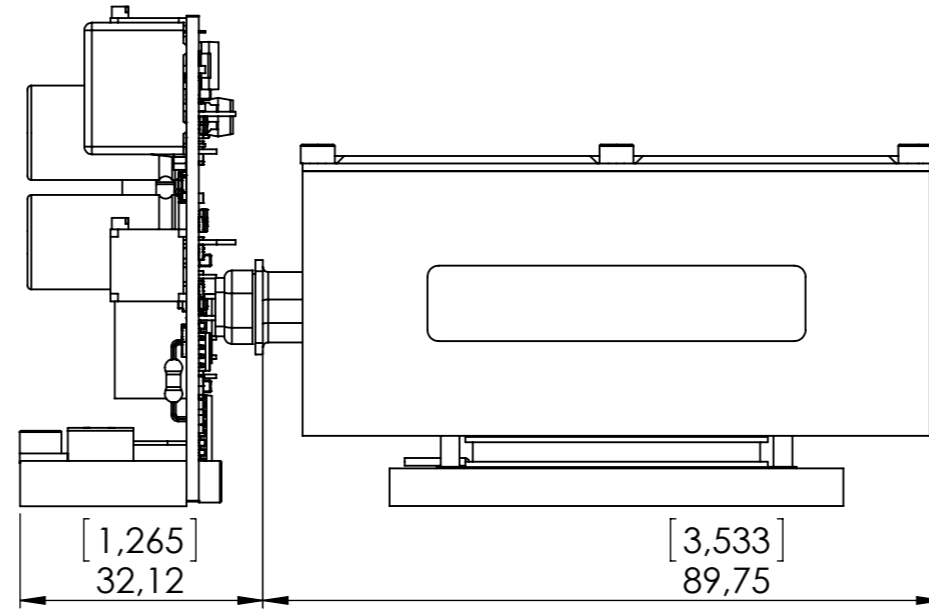

Beam position

Tag	X LOC	Y LOC	SIZE
B1	-68	-61,50	ϕ 3,40 THRU ϕ 6,50 ∇ 2,50
B2	-68	-3,50	
B3	-15	-61,50	
B4	-15	-3,50	
C1	-114,87	-5,52	3,20 X 8,20
D1	-117,65	-59,35	ϕ 3,50 THRU

Name: RGB 0.3 SSS	Manufacturer:	
IN ORDER TO PROVIDE THE POSSIBLE HIGHEST QUALITY WE RESERVE THE RIGHT TO CHANGE THE SPECS WITHOUT PRIOR NOTICE	Sheet Size: A3	
FOR INFORMATION ONLY NOT FOR DESIGN	Sheet Scale: 1:1	