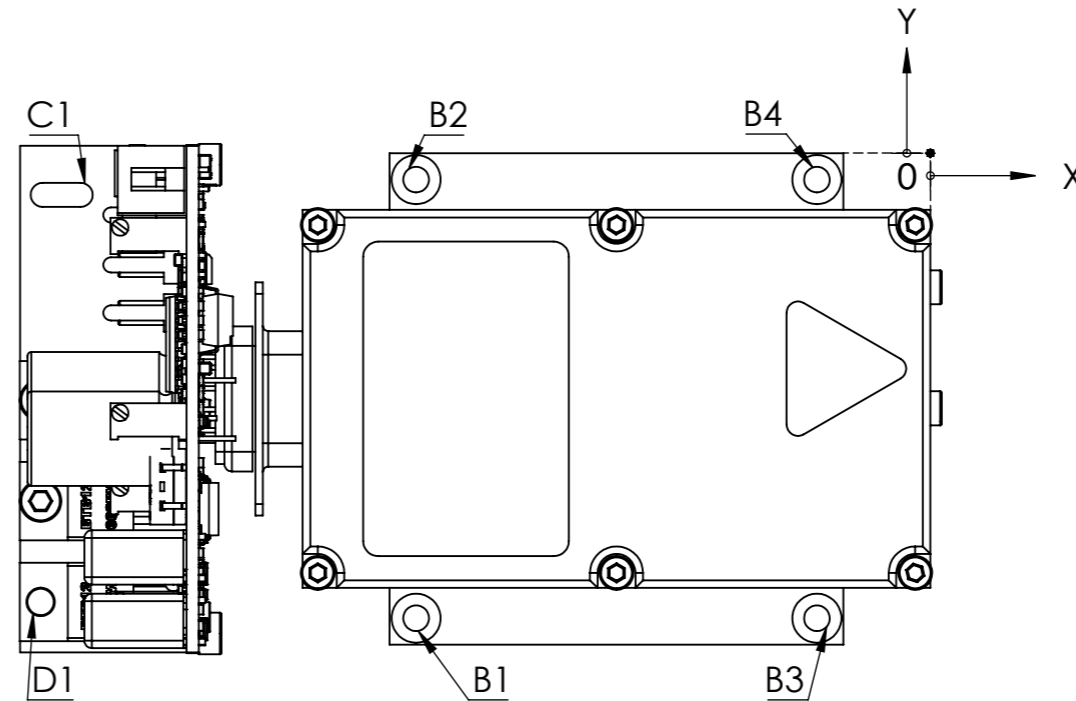

Beam position

Tag	X LOC	Y LOC	SIZE
B1	-68	-61,50	ϕ 3,40 THRU ϕ 6,50 ∇ 2,50
B2	-68	-3,50	
B3	-15	-61,50	
B4	-15	-3,50	
C1	-114,87	-5,52	3,20 X 8,20
D1	-117,65	-59,35	ϕ 3,50 THRU

Name: RGB 0.3 SSS	Manufacturer:	
IN ORDER TO PROVIDE THE POSSIBLE HIGHEST QUALITY WE RESERVE THE RIGHT TO CHANGE THE SPECS WITHOUT PRIOR NOTICE	Sheet Size: A3	
FOR INFORMATION ONLY NOT FOR DESIGN	Sheet Scale: 1:1	