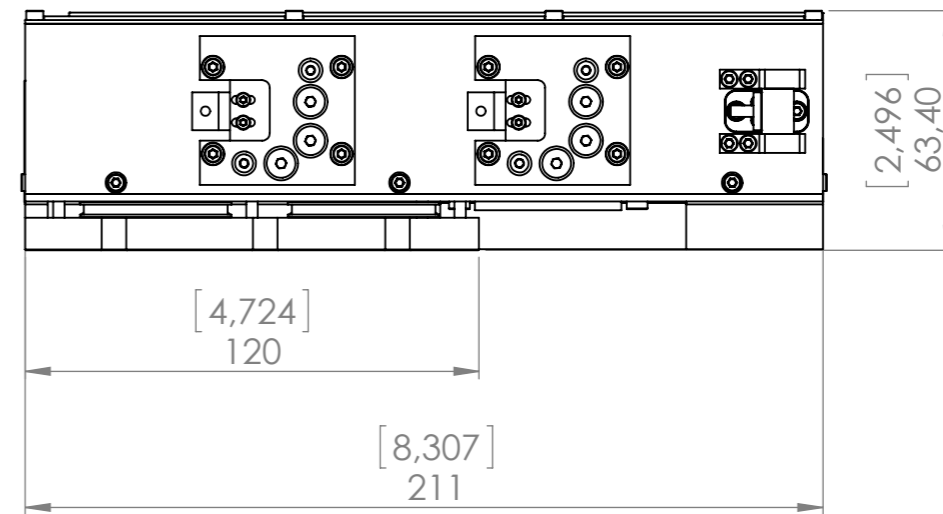

Beam position

Name: RGB3_6_SMM	Manufacturer:	
IN ORDER TO PROVIDE THE POSSIBLE HIGHEST QUALITY WE RESERVE THE RIGHT TO CHANGE THE SPECS WITHOUT PRIOR NOTICE	Sheet Size: A3	
FOR INFORMATION ONLY NOT FOR DESIGN	Sheet Scale: 1:2	