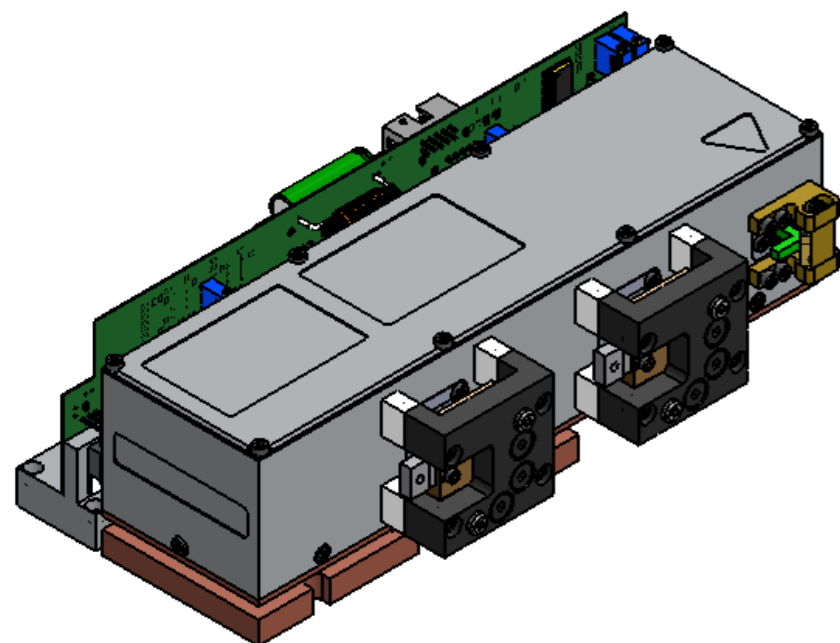

Beam position

Name: RGB3_6_SMM	Manufacturer:	
IN ORDER TO PROVIDE THE POSSIBLE HIGHEST QUALITY WE RESERVE THE RIGHT TO CHANGE THE SPECS WITHOUT PRIOR NOTICE	Sheet Size: A3	
FOR INFORMATION ONLY NOT FOR DESIGN	Sheet Scale: 1:2	