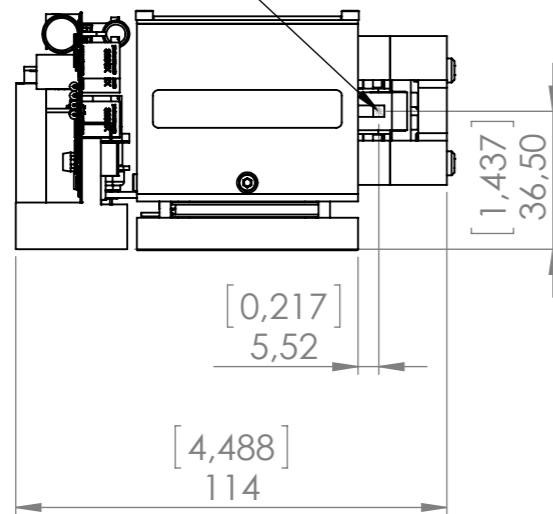

Beam position

Name: RGB3_6_SMM	Manufacturer:	
IN ORDER TO PROVIDE THE POSSIBLE HIGHEST QUALITY WE RESERVE THE RIGHT TO CHANGE THE SPECS WITHOUT PRIOR NOTICE	Sheet Size: A3	
FOR INFORMATION ONLY NOT FOR DESIGN	Sheet Scale: 1:2	