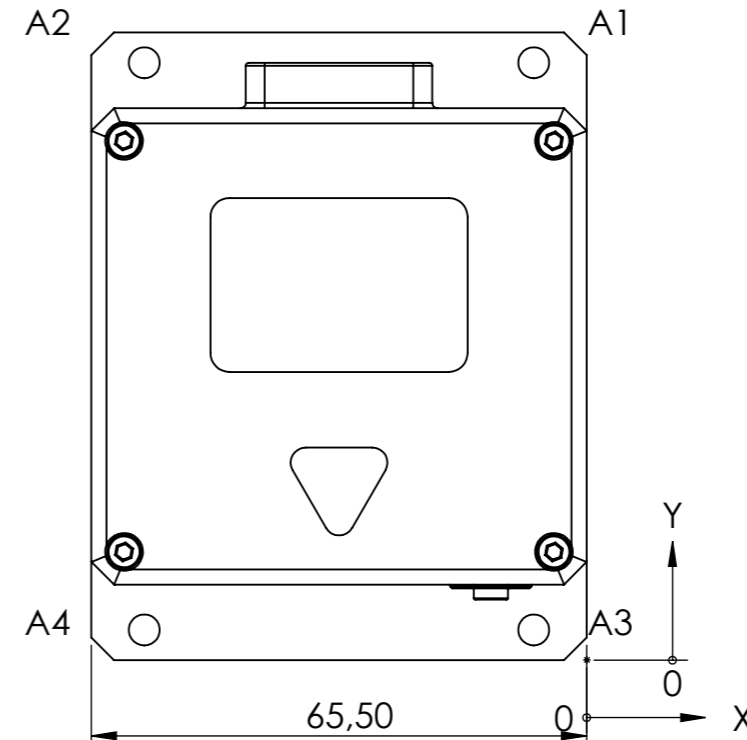

TAG	X LOC	Y LOC	SIZE
A1	-7	79	∅ 4,10 THRU ALL
A2	-58,50	79	∅ 4,10 THRU ALL
A3	-7	4	∅ 4,10 THRU ALL
A4	-58,50	4	∅ 4,10 THRU ALL

Name:
RGB2,5MMM

IN ORDER TO PROVIDE THE POSSIBLE HIGHEST QUALITY WE RESERVE THE RIGHT TO CHANGE THE SPECS WITHOUT PRIOR NOTICE

FOR INFORMATION ONLY NOT FOR DESIGN

Manufacturer:

Sheet Size:
A3

Sheet Scale:
1:1