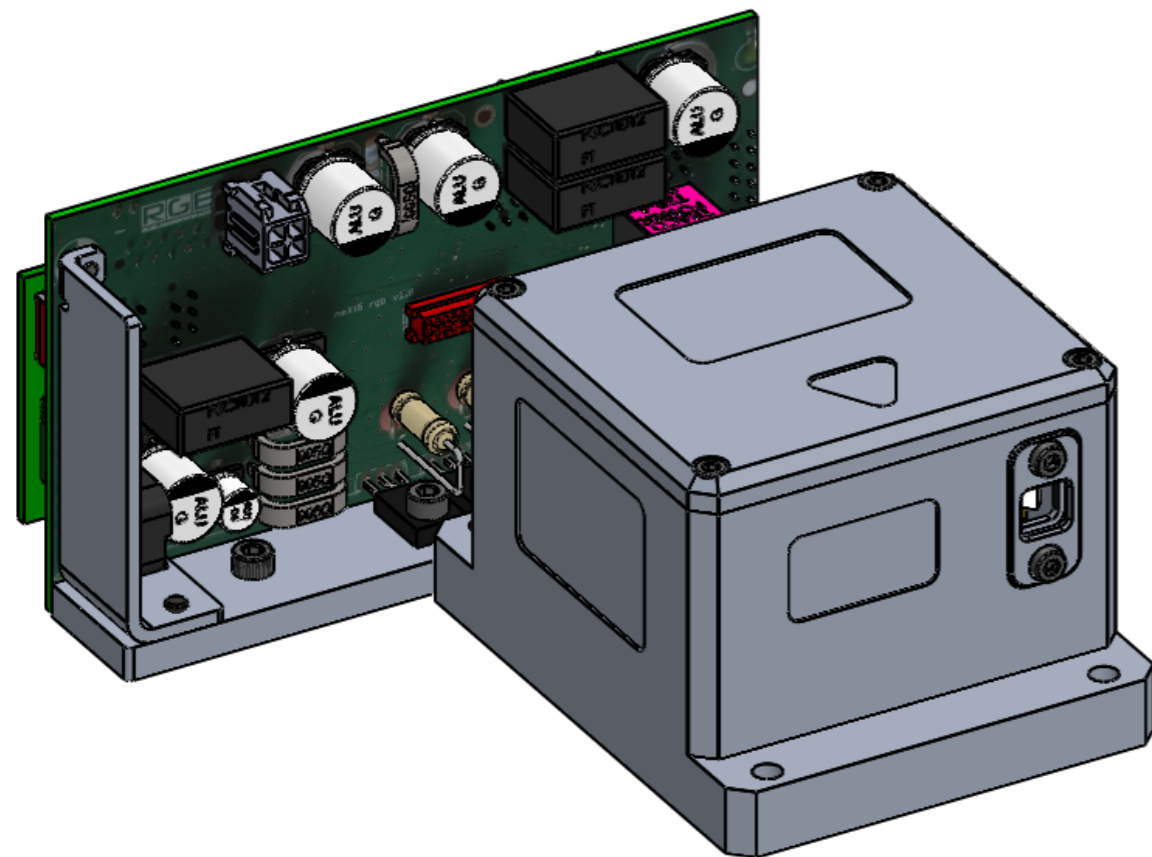

TAG	X LOC	Y LOC	SIZE
A1	-7	79	∅ 4,10 THRU ALL
A2	-58,50	79	∅ 4,10 THRU ALL
A3	-7	4	∅ 4,10 THRU ALL
A4	-58,50	4	∅ 4,10 THRU ALL

Name:
RGB2,5MMM

IN ORDER TO PROVIDE THE POSSIBLE HIGHEST QUALITY WE RESERVE THE RIGHT TO CHANGE THE SPECS WITHOUT PRIOR NOTICE

FOR INFORMATION ONLY NOT FOR DESIGN

Manufacturer:

Sheet Size:
A3

Sheet Scale:
1:1