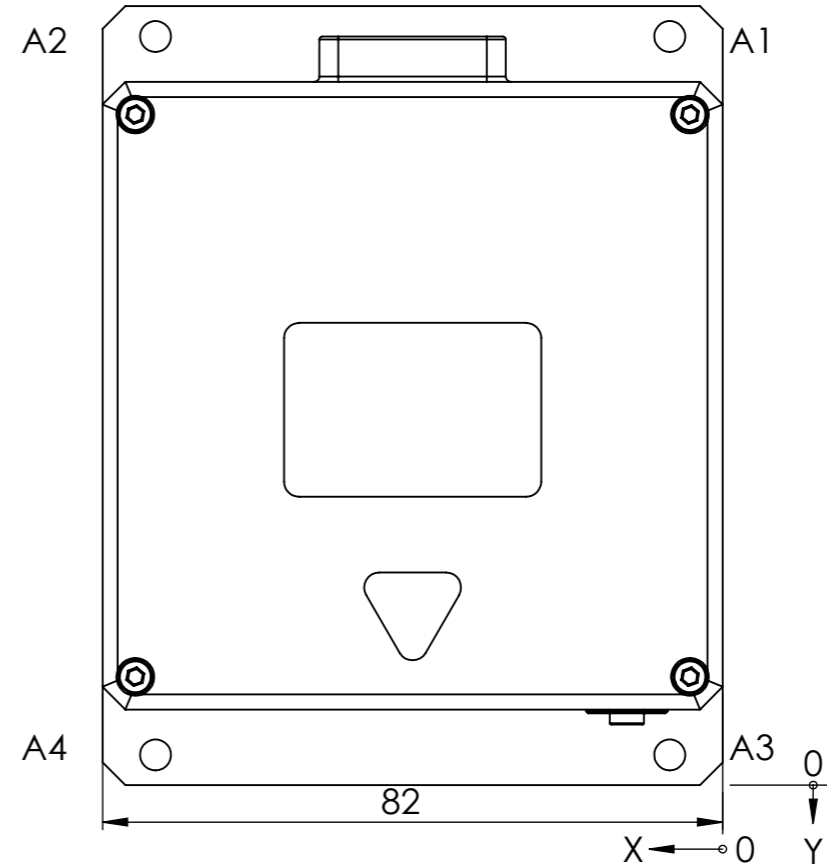

TAG	X LOC	Y LOC	SIZE
A1	7	-99	∅ 4,10 THRU ALL
A2	75	-99	∅ 4,10 THRU ALL
A3	7	-4	∅ 4,10 THRU ALL
A4	75	-4	∅ 4,10 THRU ALL

Name: RGB5MMM	Manufacturer:	
IN ORDER TO PROVIDE THE POSSIBLE HIGHEST QUALITY WE RESERVE THE RIGHT TO CHANGE THE SPECS WITHOUT PRIOR NOTICE	Sheet Size: A3	
FOR INFORMATION ONLY NOT FOR DESIGN	Sheet Scale: 1:1	