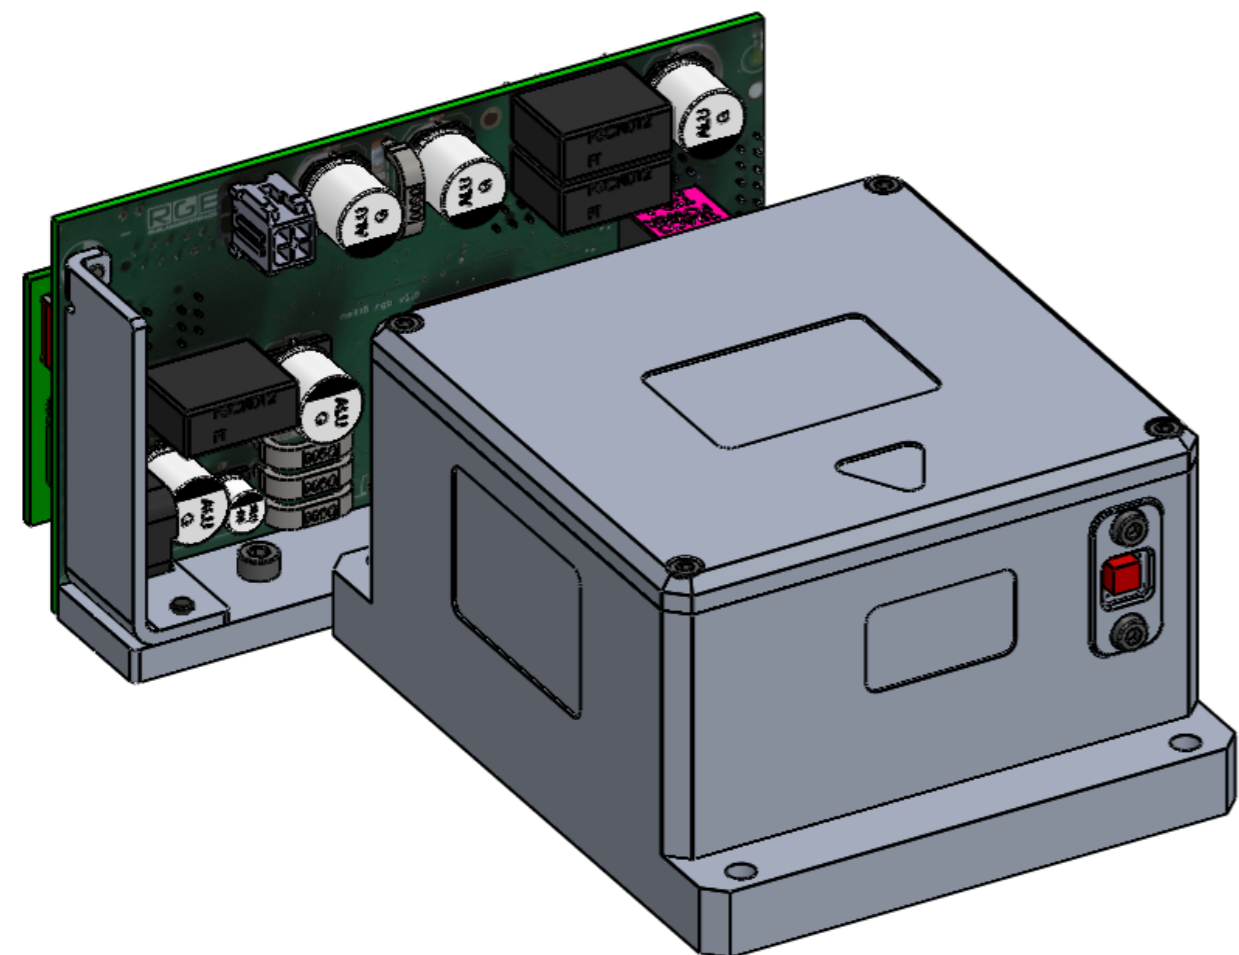

TAG	X LOC	Y LOC	SIZE
A1	7	-99	∅ 4,10 THRU ALL
A2	75	-99	∅ 4,10 THRU ALL
A3	7	-4	∅ 4,10 THRU ALL
A4	75	-4	∅ 4,10 THRU ALL

Name: RGB5MMM	Manufacturer:	
IN ORDER TO PROVIDE THE POSSIBLE HIGHEST QUALITY WE RESERVE THE RIGHT TO CHANGE THE SPECS WITHOUT PRIOR NOTICE	Sheet Size: A3	
FOR INFORMATION ONLY NOT FOR DESIGN	Sheet Scale: 1:1	