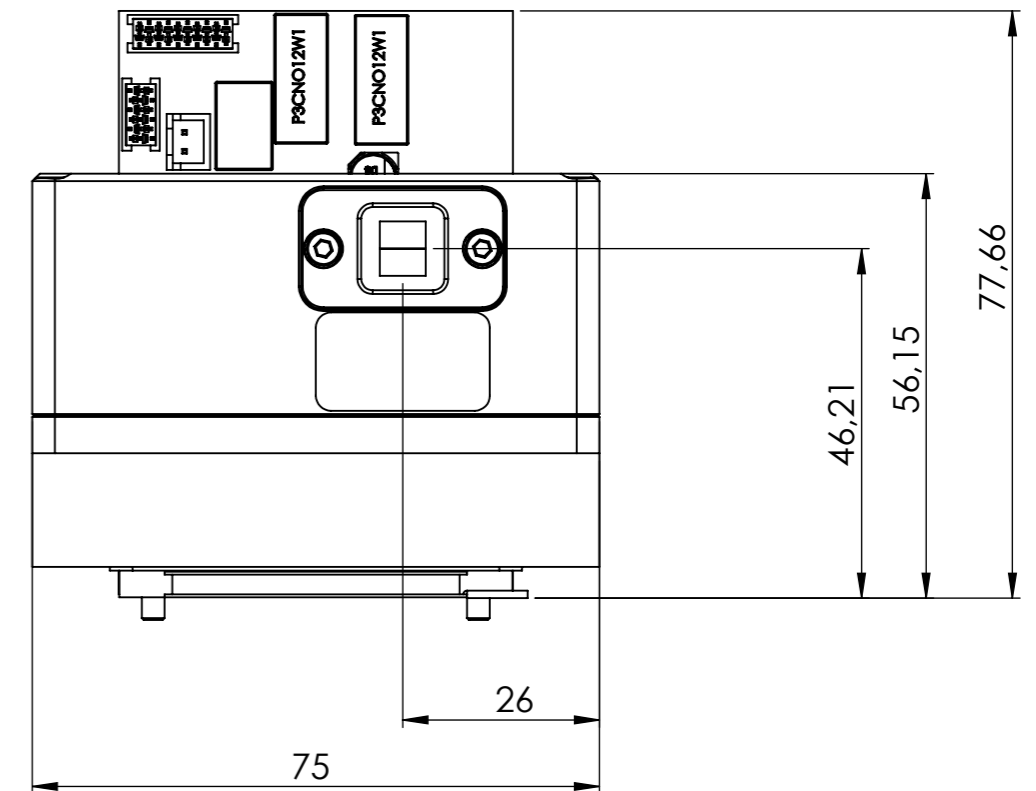

TAG	X LOC	Y LOC	SIZE
A1	-142	5	$\varnothing 2,50 \nabla 7,50$ M3 - 6H $\nabla 6$
A2	-46	5	$\varnothing 2,50 \nabla 7,50$ M3 - 6H $\nabla 6$
A3	-46	70	$\varnothing 2,50 \nabla 7,50$ M3 - 6H $\nabla 6$
A4	-142	70	$\varnothing 2,50 \nabla 7,50$ M3 - 6H $\nabla 6$
B1	-162,15	16	3 X 6
B2	-162,15	59	3 X 6

Name: B8D16W	Manufacturer:	
IN ORDER TO PROVIDE THE POSSIBLE HIGHEST QUALITY WE RESERVE THE RIGHT TO CHANGE THE SPECS WITHOUT PRIOR NOTICE	Sheet Size: A3	
FOR INFORMATION ONLY NOT FOR DESIGN	Sheet Scale: 1:1	