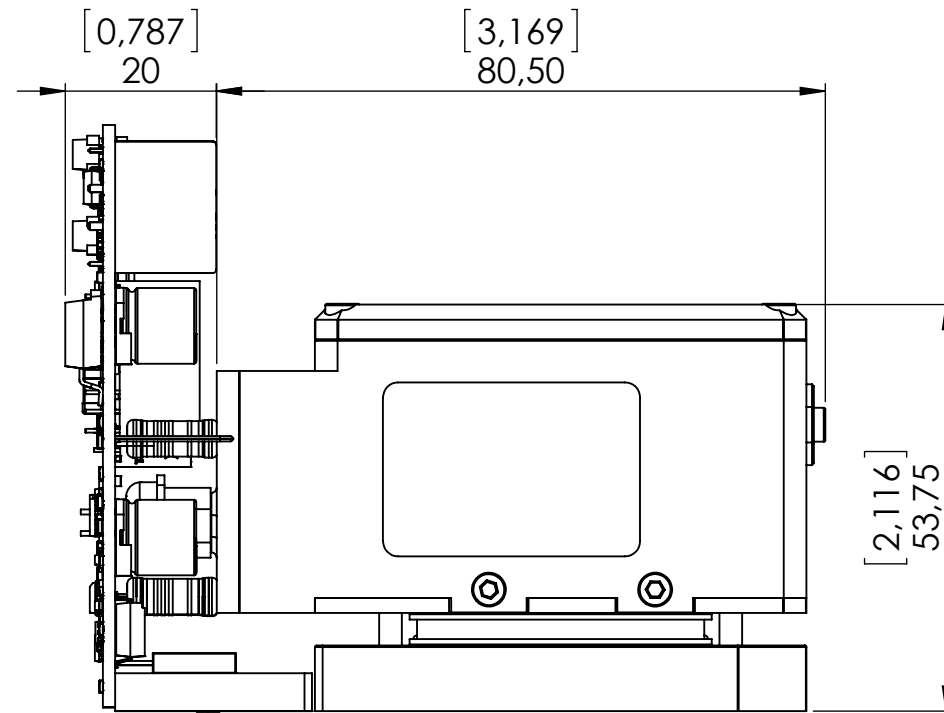

Beam position

TAG	X LOC	Y LOC	SIZE
A1	-59,98	-49	Ø 3,20 THRU ALL
A2	-59,98	-3	Ø 3,20 THRU ALL
A3	-10,48	-49	Ø 3,20 THRU ALL
A4	-10,48	-3	Ø 3,20 THRU ALL
B1	-79,10	-4,5	Ø 3,20 THRU ALL
B2	-79,10	-49,75	Ø 3,20 THRU ALL

Name: B2D5W	Manufacturer:	
IN ORDER TO PROVIDE THE POSSIBLE HIGHEST QUALITY WE RESERVE THE RIGHT TO CHANGE THE SPECS WITHOUT PRIOR NOTICE	Sheet Size: A3	
FOR INFORMATION ONLY NOT FOR DESIGN	Sheet Scale: 1:1	