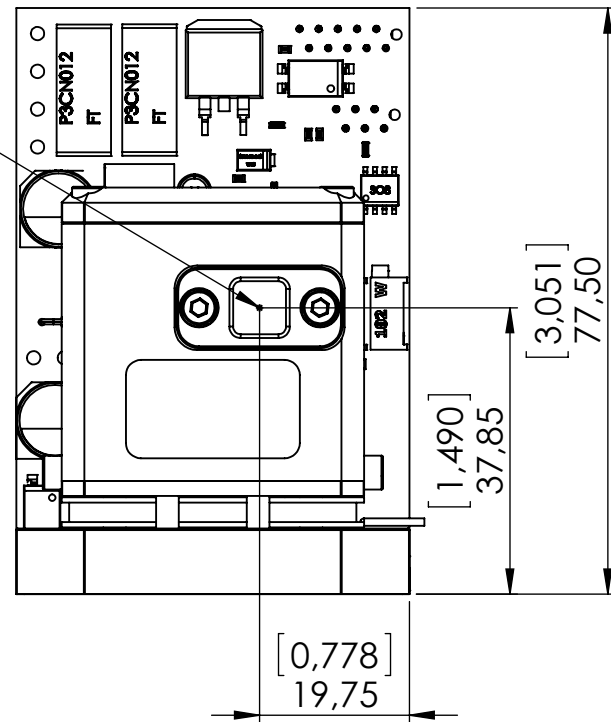

Beam position

TAG	X LOC	Y LOC	SIZE
A1	-59,98	-49	Ø 3,20 THRU ALL
A2	-59,98	-3	Ø 3,20 THRU ALL
A3	-10,48	-49	Ø 3,20 THRU ALL
A4	-10,48	-3	Ø 3,20 THRU ALL
B1	-79,10	-4,5	Ø 3,20 THRU ALL
B2	-79,10	-49,75	Ø 3,20 THRU ALL

Name: B2D5W	Manufacturer:	
IN ORDER TO PROVIDE THE POSSIBLE HIGHEST QUALITY WE RESERVE THE RIGHT TO CHANGE THE SPECS WITHOUT PRIOR NOTICE	Sheet Size: A3	
FOR INFORMATION ONLY NOT FOR DESIGN	Sheet Scale: 1:1	