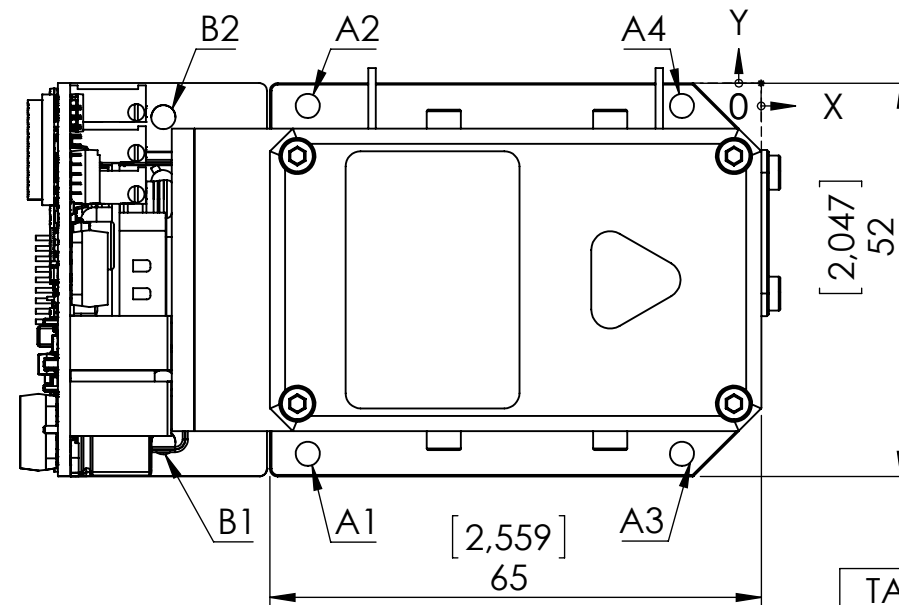

Beam position

TAG	X LOC	Y LOC	SIZE
A1	-59,98	-49	Ø 3,20 THRU ALL
A2	-59,98	-3	Ø 3,20 THRU ALL
A3	-10,48	-49	Ø 3,20 THRU ALL
A4	-10,48	-3	Ø 3,20 THRU ALL
B1	-79,10	-4,5	Ø 3,20 THRU ALL
B2	-79,10	-49,75	Ø 3,20 THRU ALL

Name: B2D5W	Manufacturer:	
IN ORDER TO PROVIDE THE POSSIBLE HIGHEST QUALITY WE RESERVE THE RIGHT TO CHANGE THE SPECS WITHOUT PRIOR NOTICE	Sheet Size: A3	
FOR INFORMATION ONLY NOT FOR DESIGN	Sheet Scale: 1:1	