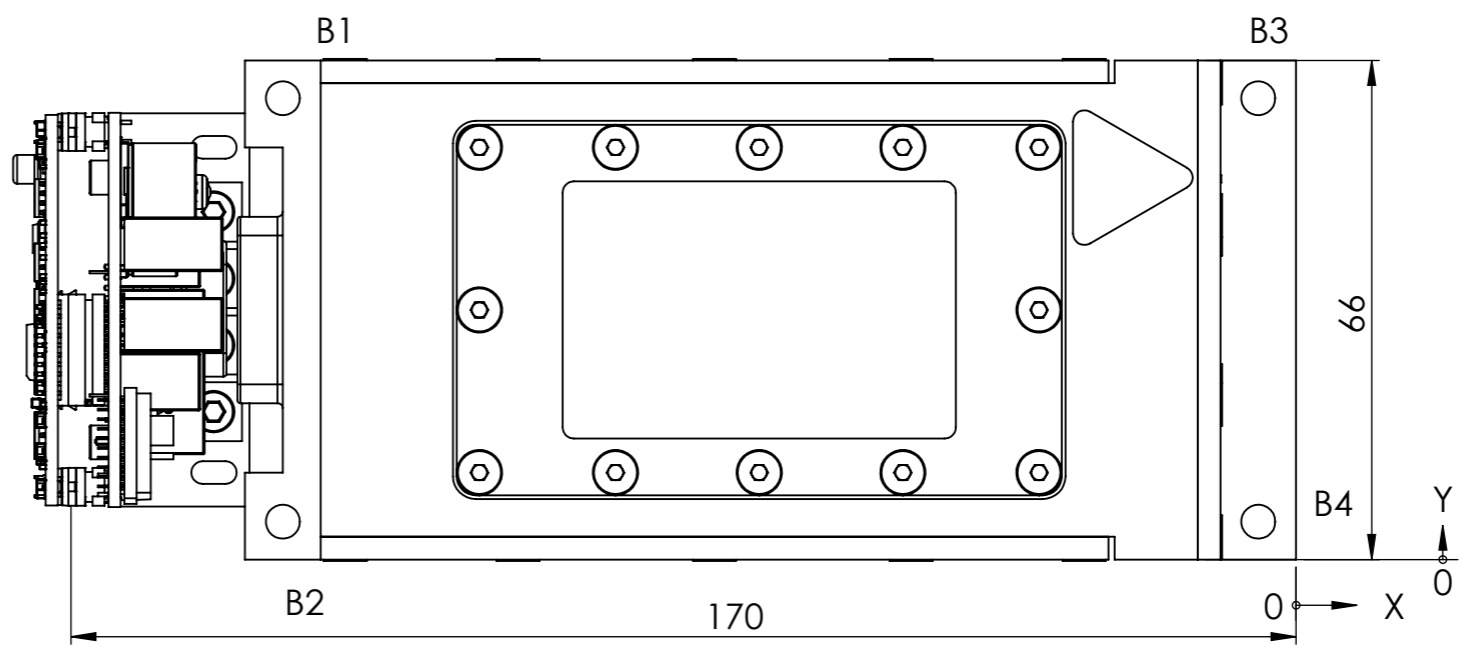

TAG	X LOC	Y LOC	SIZE
B1	-134	61	Ø 4,50 THRU
B2	-134	5	
B3	-5	61	
B4	-5	5	

Name:
B4D8W-B4D10W-G4D4W

IN ORDER TO PROVIDE THE POSSIBLE HIGHEST QUALITY WE RESERVE THE RIGHT TO CHANGE THE SPECS WITHOUT PRIOR NOTICE

FOR INFORMATION ONLY NOT FOR DESIGN

Manufacturer:

Sheet Size:
A3

Sheet Scale:
1:1