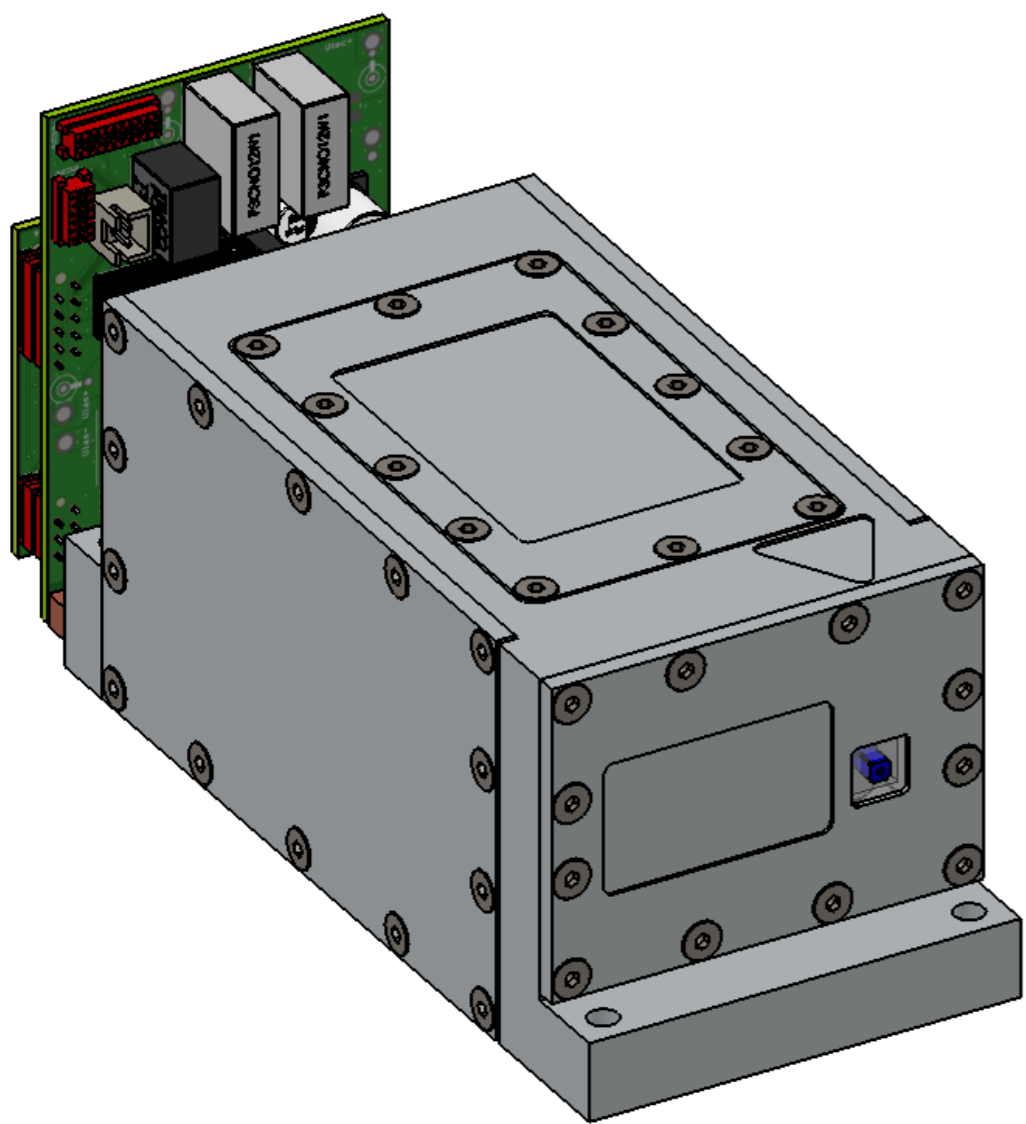

TAG	X LOC	Y LOC	SIZE
B1	-134	61	Ø 4,50 THRU
B2	-134	5	
B3	-5	61	
B4	-5	5	

Name:
B4D8W-B4D10W-G4D4W

IN ORDER TO PROVIDE THE POSSIBLE HIGHEST QUALITY WE RESERVE THE RIGHT TO CHANGE THE SPECS WITHOUT PRIOR NOTICE

FOR INFORMATION ONLY NOT FOR DESIGN

Manufacturer:

Sheet Size:
A3

Sheet Scale:
1:1